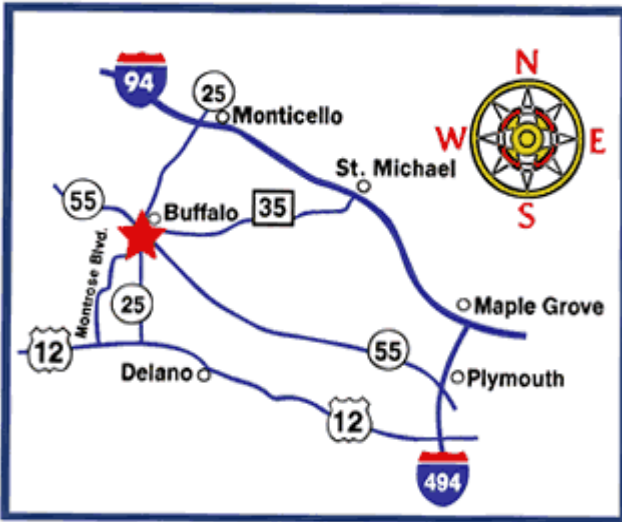

Buffalo Bison Cross Country Invitational September 18, 2023 Buffalo Heights Golf Course

Dear Athletic Directors and Cross-Country Coaches,

Buffalo High School will host the 48th Annual Buffalo High School Invitational Cross-Country Meet on Monday, September 18th, 2023. The event will be held at the Buffalo Heights Golf Course. It is located on Highway 25 south of Buffalo. We would **appreciate your cooperation in staying off the greens and tee boxes and that people should not bring their pets.** Please share with your athletes to be respectful of the property. Thanks.

Directions to Buffalo Heights Golf Course:

From the North: Follow Hwy 25 South through Buffalo. Buffalo Heights will be on your right.

From the South: Between Delano and Montrose, take Highway 25 north, the Golf Course will be on your left as you enter Buffalo.

From the East: Take Highway 55 West. East of Buffalo turn left on County Road 147 to Highway 25. Turn left on Highway 25 south and proceed to course.

Parking:

It is a challenge with space available. Bus Drivers will be asked to drop off teams and then move to the Zion Lutheran Church **North parking lot**,...located on Highway 25 South of the Golf Course.

Lane # Team

- 1. STMA**
- 2. Bemidji**
- 3. Buffalo**
- 4. Sauk Rapids-Rice**
- 5. Moorhead**
- 6. Rogers**
- 7. Brainerd**

Lane # Team

- 8. Elk River**
- 9. Sartell**
- 10. Rogers**
- 11. Providence Academy**
- 12. St. Thomas Academy**
- 13. Simley**
- 14. Rockford**
- 15. Waconia**
- 16. Delano**