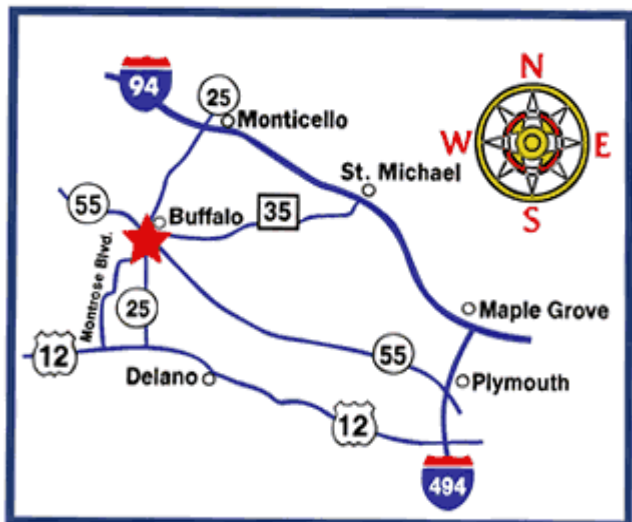

Buffalo Bison Cross Country Invitational September 22, 2022 Buffalo Heights Golf Course

Dear Athletic Directors and Cross Country Coaches,

Buffalo High School will host the 46th Annual Buffalo High School Invitational Cross Country Meet on Thursday, September 22, 2022. The event will be held at the Buffalo Heights Golf Course. It is located on Highway 25 south of Buffalo. We would **appreciate your cooperation in staying off the greens and tee boxes and that people should not bring their pets.** Please share with your athletes to be respectful of the property. Thanks.

Directions to Buffalo Heights Golf Course:

From the North: Follow Hwy 25 South through Buffalo. Buffalo Heights will be on your right.

From the South: Between Delano and Montrose, take Highway 25 north, the Golf Course will be on your left as you enter Buffalo.

From the East: Take Highway 55 West. East of Buffalo turn left on County Road 147 to Highway 25. Turn left on Settlers Parkway and proceed to the course.

Parking:

It is a challenge with space available. Bus Drivers will be asked to drop off teams and then move to the Zion Lutheran Church North parking lot....located on Highway 25 South of the Golf Course.

<u>Lane #</u>	<u>Team</u>	<u>Lane #</u>	<u>Team</u>
1.	STMA	8.	St. Francis
2.	Sartell	9.	Shakopee
3.	Buffalo	10.	Becker
4.	Monticello	11.	Delano
5.	Minnetonka - Girls Only	12.	Orono
6.	Rogers	13.	Prior Lake - Boys Only
7.	Waconia	14.	Providence Academy